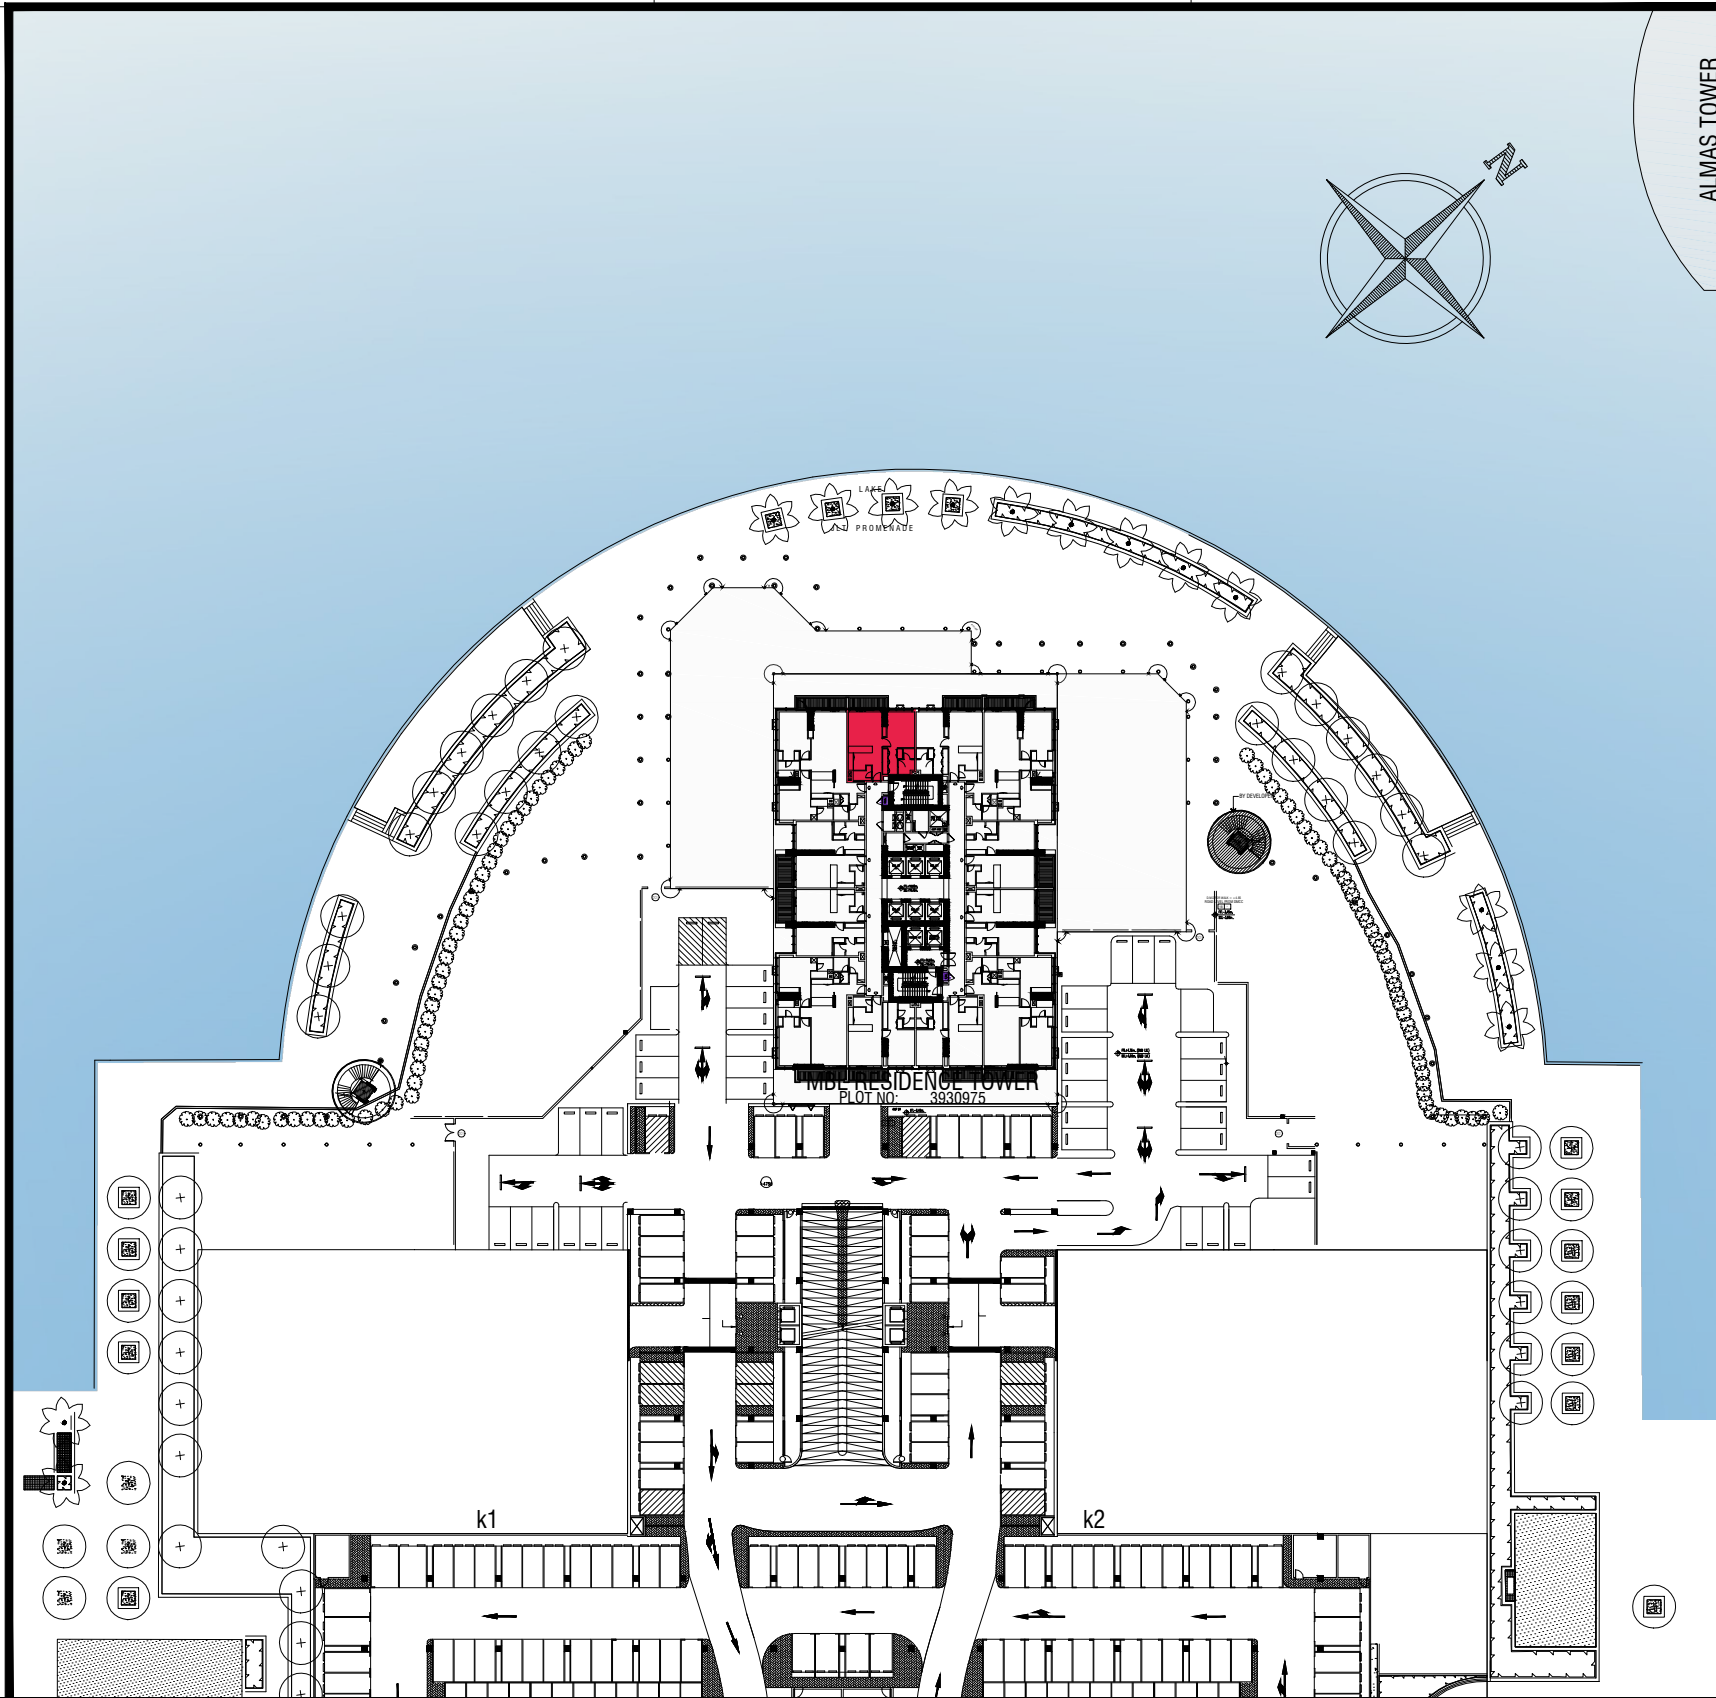

CLUSTER : K

BUILDING NAME. : MBL RESIDENCE TOWER

ENGINEERING DEPARTMENT

CHECKED BY :

APPROVED BY :

SALES DEPARTMENT

CHECKED BY :

APPROVED BY :

01  
DOOR OPENS  
AT NORTH-WEST

FLOOR PLAN

MASTER PLAN

PROJECT NAME : MBL RESIDENCE TOWER

REMARKS : LAKE VIEW

FLOOR NO. :

12

APARTMENT NO. : 1201

UNIT AREA : 697.29 Sq.ft

BALCONY AREA : 78.14 Sq.ft

TOTAL : 775.43 Sq.ft

PAGE NO. :  
DATE : 17/07/2017